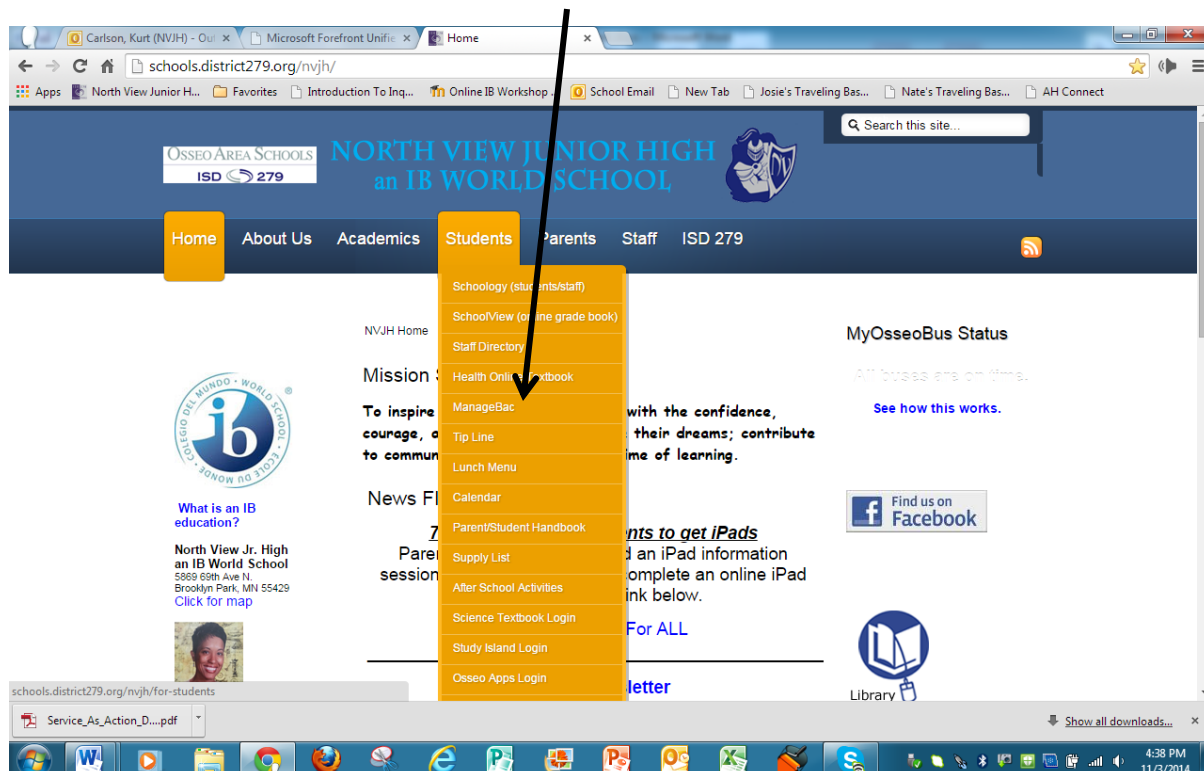

Set your Password

Password

Password (retype)

Enter your Osseo Apps email address and the password you just created to log into ManageBac

The ManageBac login screen for students can be found by going to North View's home page, clicking on Students at the top of the screen and then click on ManageBac