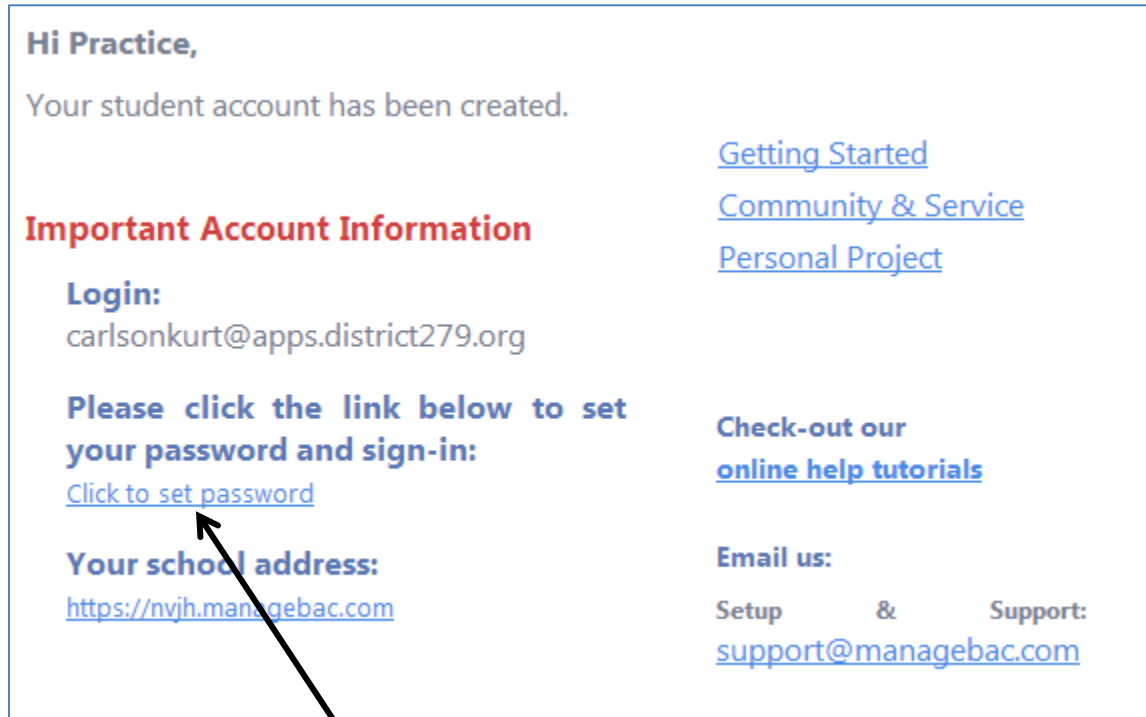

1. Access Osseo Apps and open the email from ManageBac
2. The body of the email will look similar to the picture below. Your username for ManageBac will be your Osseo Apps email address. Your password will be what you need to set up. See directions below

Click on the link to set your password, make your password the same as your login password.

Welcome Practice Account!

It appears a school admin has already setup your account. You'll simply need to set your password below and you're all ready to go.