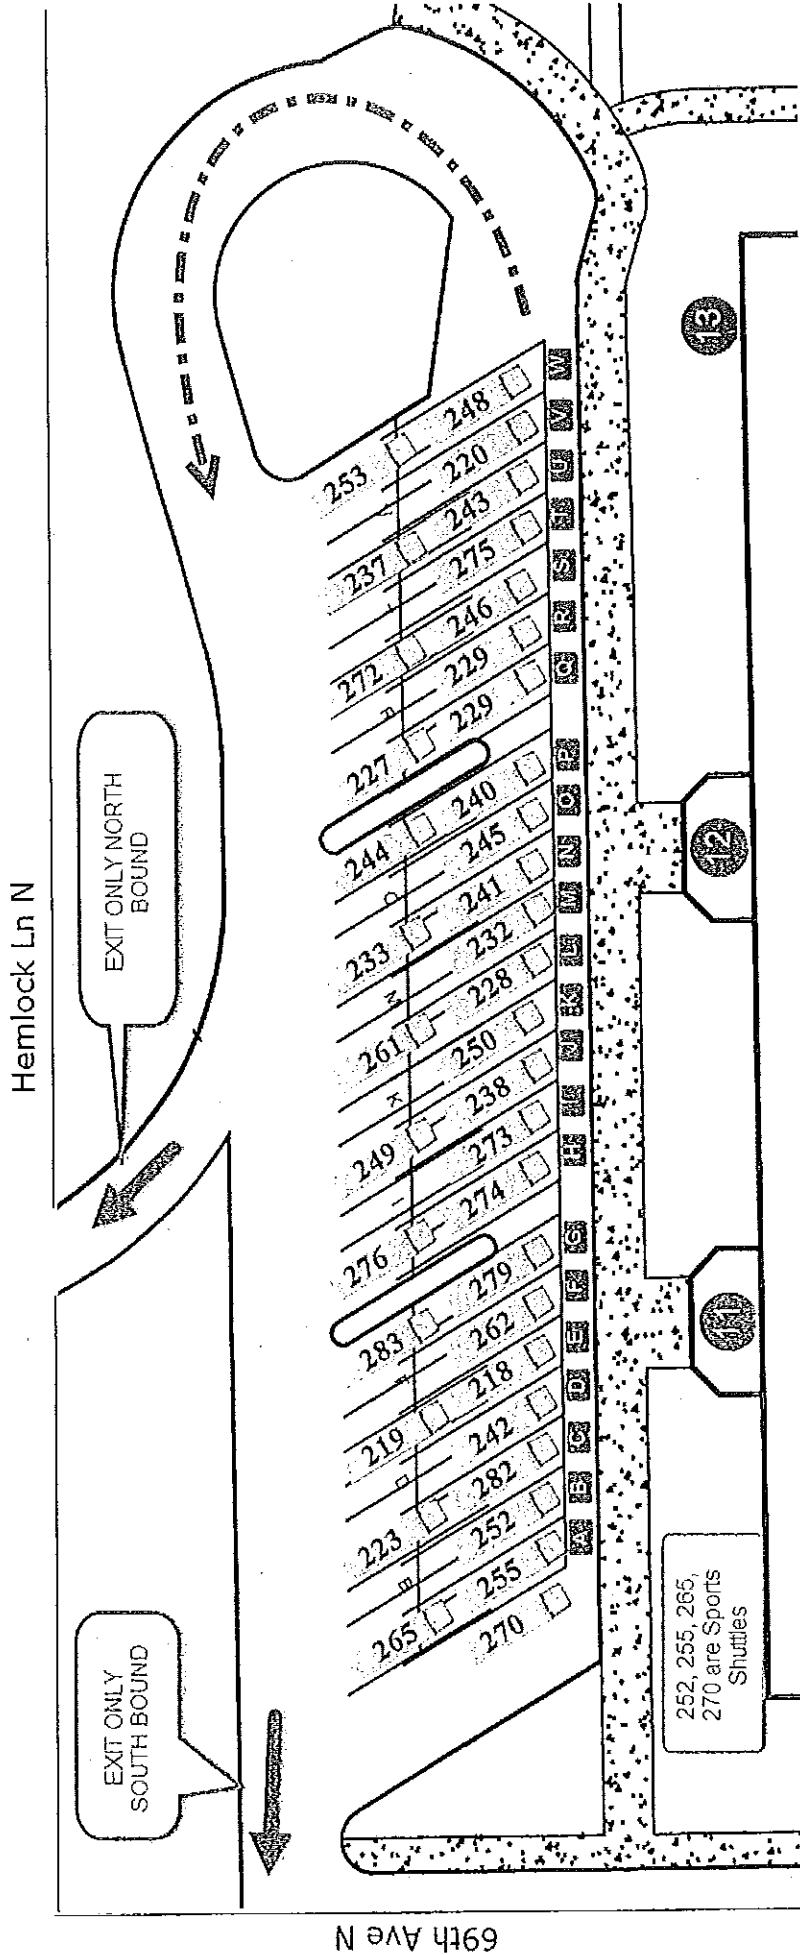

# MAPLE GROVE MIDDLE

OSSEO AREA SCHOOLS

ISD  279

7000 Hemlock Ln N Maple Grove, MN 55443 8:10 AM - 2:40 PM

Drop: 7:50 AM Pull: 2:47

Big Bus and Sports Shuttle Lot (West Side of Building)